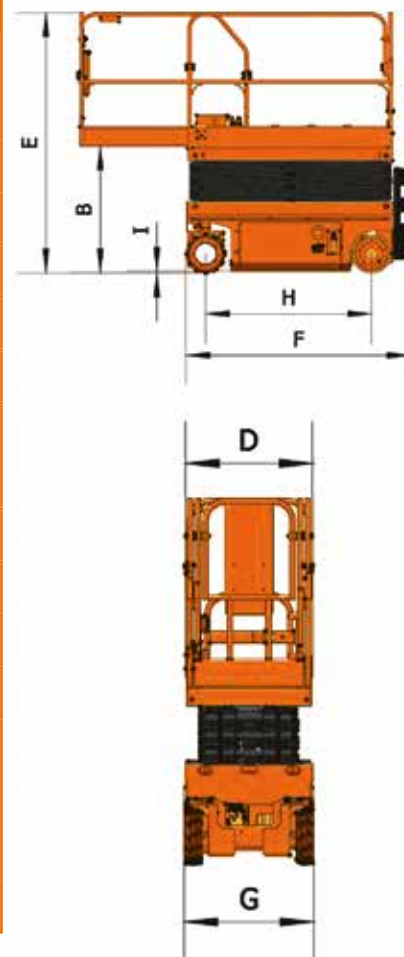

ACSL1008DC

Electric Driven Scissor Scissor-type Aerial Work Platform

ATLAS KOMPACT

Dimension

Working height*		10 m
A	Platform height maximum	8 m
B	Platform height (stowed)	1.26 m
C	Platform length	2.27 m
	Slide-out platform extension deck	0.9 m
D	Platform width	0.81 m
E	Stowed height (rails up)	2.36 m
	Stowed height (rails down)	1.86 m
F	Overall length	2.46 m
G	Overall width	0.83 m
H	Wheelbase	1.87 m
I	Ground clearance (stowed)	0.11 m
J	Ground clearance (raised)	0.02 m

Performance

Lift capacity	230 kg
Lift capacity (extension deck)	113 kg
Max. platform occupancy	2
Drive speed (stowed)	4.5 km/h
Drive speed (elevated)	0.8 km/h
Turning radius (inside)	0 m
Turning radius (outside)	2.1 m
Raise / lower speed	32 s / 40 s
Gradeability**	25%
Max. allowable working angle (lateral / longitudinal)	1.5° / 3°
Controls	Proportional
Wheel driver	DC motor front drive
Multiple disc brakes	Dual front wheel
Tires	381 mm x 127 mm
Battery	4x6V/225 Ah
Charger	24V/30 A
Weight	2100 kg

* Working height is equal to Platform height plus 2 m.

* Climbing ability is suitable for driving on slopes; Refer to Operator Manual for slope level.

ACSL1008DC

Electric Driven Scissor Scissor-type
Aerial Work Platform