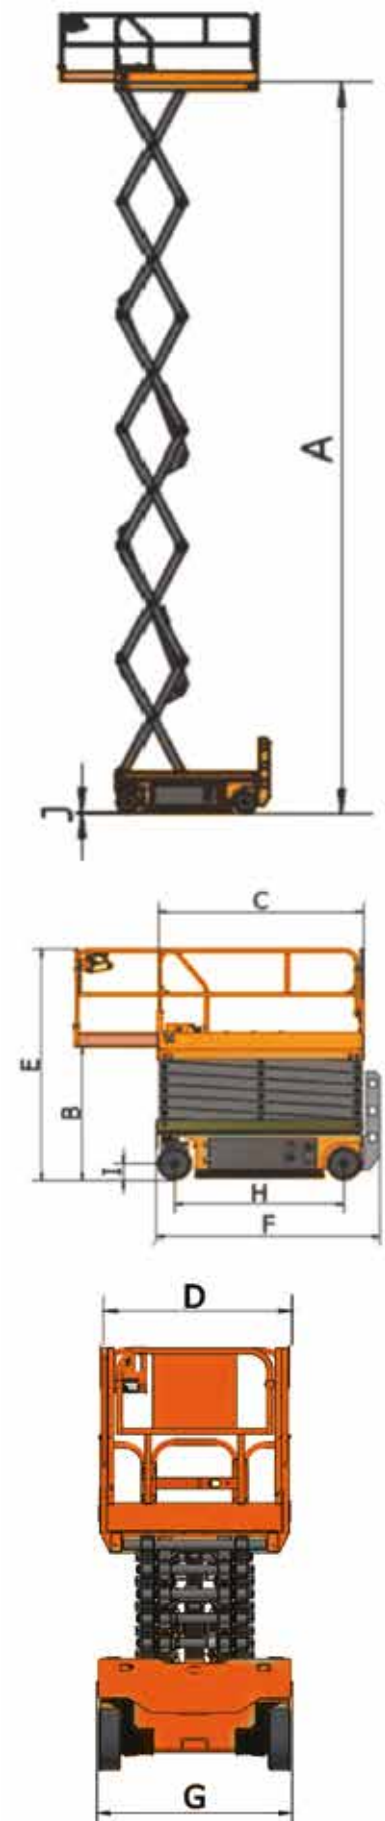

ACSL1212DC

Electric Driven Scissor Scissor-type Aerial Work Platform

ATLAS KOMPAKT

Dimension		
Working height*		12 m
A	Platform height maximum	10 m
B	Platform height (stowed)	1.36 m
C	Platform length	2.27 m
	Slide-out platform extension deck	0.9 m
D	Platform width	1.15 m
E	Stowed height (rails up)	2.49 m
	Stowed height (rails down)	1.95 m
F	Overall length	2.47 m
G	Overall width	1.17 m
H	Wheelbase	1.87 m
I	Ground clearance (stowed)	0.11 m
J	Ground clearance (raised)	0.02 m

Performance	
Lift capacity	320 kg
Lift capacity (extension deck)	113 kg
Max. platform occupancy	2
Drive speed (stowed)	4.0 km/h
Drive speed (elevated)	0.8 km/h
Turning radius (inside)	0 m
Turning radius (outside)	2.2 m
Raise / lower speed	55 s / 38 s
Gradeability**	30%
Max. allowable working angle (lateral / longitudinal)	1.5° / 3°
Controls	Proportional
Wheel driver	DC motor front drive
Multiple disc brakes	Dual front wheel
Tires	381 mm x 127 mm
Battery	4x6V/240 Ah
Charger	24V/30 A
Weight	2950 kg

* Working height is equal to Platform height plus 2 m.

** Climbing ability is suitable for driving on slopes; Refer to Operator Manual for slope level.

ACSL1212DC

Electric Driven Scissor Scissor-type
Aerial Work Platform

Standard features

◆ Proportional control	◆ Extended platform	◆ Folding guardrails platform	◆ Self-lock gate on platform
◆ Solid tire	◆ Hour meter	◆ Standard transport forklift hole	◆ Safety maintenance support rod
◆ Horn	◆ Flashing beacon	◆ Action beep	◆ DC motor drive
◆ Pothole protection device	◆ Emergency descent system	◆ Emergency stop button	◆ Automatic brakes system
◆ Tilt sensor with alarm	◆ Charging protection system	◆ Fault diagnosis system	◆ Maintenance-free battery